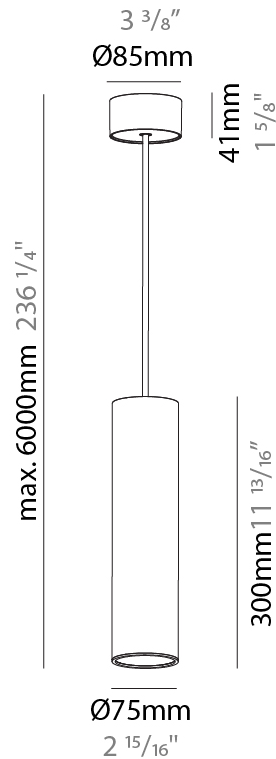

GENERAL

Series: Hangover
Subseries: Hangover Monopoint Surface Canopy
Brand: Prolicht
Division: Architectural
Mounting Type: Suspension
Mounting Location: Ceiling
Subcategory: Pendant

PHYSICAL

Shape: Cylinder
Diameter (mm): 75
Diameter (in): 2 ¹⁵/₁₆
Height (mm): 300
Height (in): 11 ¹³/₁₆
Max. Overall Height (mm): 2300
Max. Overall Height (in): 90 ⁹/₁₆
Light Distribution: Direct / Indirect
Diffuser: Shine Ring 0-6
Fixture Finish: SSR / BKV / CWI / CRY / HAB / UFT / ITA / RUA / FTG / MYG / LOD / PUS / FRO / FUP / KIA / POP / BLS / SPG / MEY / GOH / GUM / CHC / COM / ABZ / JAG / OBR / MOS / ROR
Fixture Material: Aluminum
Cable Details: 2000mm / 6000mm Cable in White / Black / Orange / Red

ELECTRICAL

Lamp Type: LED (Zhaga Standard)
Input Wattage (W): 20.8
Total Output Wattage (W): 19
Dimming: Tri-Mode (Non-Dimming and Phase Dimming (120Vac only) and 0-10V Dimming)
Driver Included: Yes
Driver Location: External
Driver Type: Constant Current - Universal
Driver Class: Class 2
Housing: ENCP3
Input Voltage (V): 120 - 277
Constant Current (MA): 500

LED

Number of LEDs: 2
Color Temperature (°K): 2700 / 3000 / 4000
Max. Delivered Lumen (lm): 1821
CRI: >90 CRI
Efficiency (%): 86
Lamp Life (hrs): 50000

OPTICAL

Reflector°: 18 / 36 / 52

RATINGS AND CERTIFICATIONS

Certified By: Certified for North American Standards
IP rating: IP20